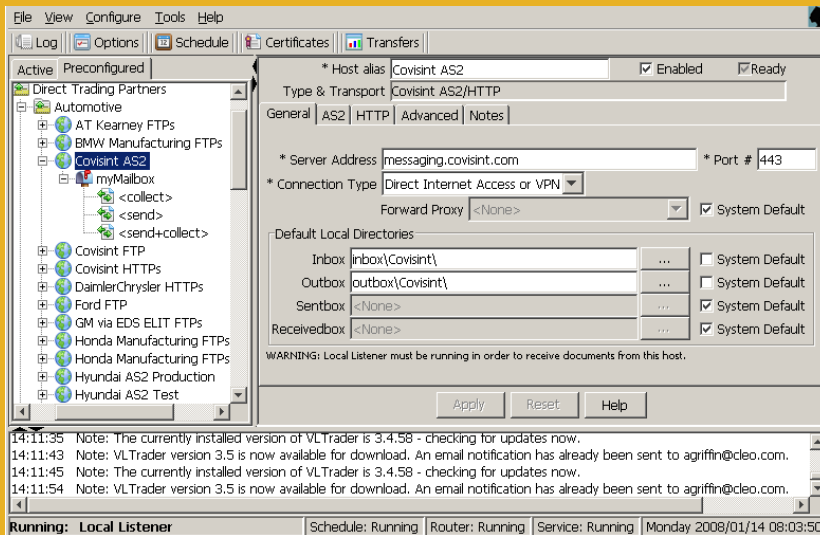

LexiCom users can reduce set up time with preconfigured “host” connections to hundreds of popular trading partners. The majority of configuration is complete; simply activate the host and fill in supplier specific information such as user name and password.

Available Options

- **VLProxy:** Ensures tight security when a DMZ is in place. VLProxy eliminates unencrypted messages in the DMZ and eliminates configuration files being written to folder or directory locations in the DMZ.
- **Web-based Operation:** Configure and manage secure communications remotely from anywhere in the world.

Ensure Success

Obtaining the right software is only the beginning of a complete solution. When required, assistance from Cleo's expert support team is readily available. Cleo's support team is known within the industry for providing top notch service with a quick turn around time.

- **Support bundle:** a built-in tool that outputs your configuration details to our staff with the touch of a button, to expedite problem resolution.
- **Updates and new releases** are available easily via email notification to all users with a current support subscription. This includes new features, protocols and interoperability certifications.

Cleo is your best partner for integrated, reliable, secure communications. For over 20 years, Cleo has been helping thousands of companies with their data communication needs. Over 100,000 installations in manufacturing, retail, healthcare, financial, automotive, and other markets rely on Cleo products. Any trading partner, any network, any protocol, Cleo has your connection.

For more details about LexiCom, or to place an order, contact Cleo today.

CLEO COMMUNICATIONS
4203 GALLERIA DRIVE
ROCKFORD, ILLINOIS 61111
PHONE. 815.654.8110
FAX. 815.654.8294

1.800.233.CLEO
WWW.CLEO.COM
SALES@CLEO.COM

CLEO