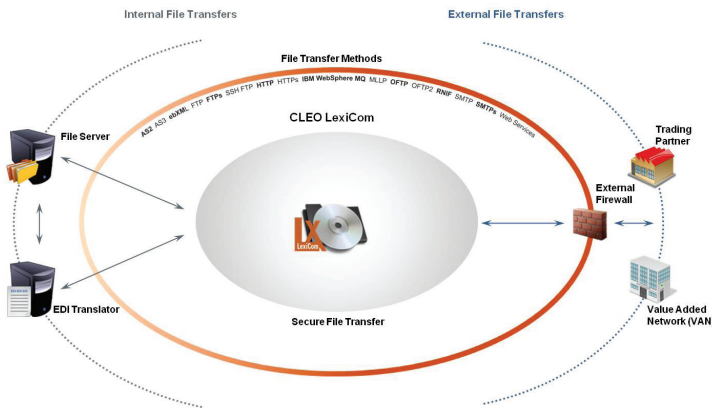

CLEO LexiCom

Secure File Transfer Client

Connecting to multiple endpoints, while managing your company's security, can be a daunting task. Meeting each vendor's communications requirements, mandates and schedules makes the process even more involved. CLEO LexiCom™ offers a comprehensive array of protocols and security features to meet your needs in an easy-to-use package.

Connectivity & Security

- ▶ Protocol support for AS2, AS3, ebMS 2.0 (ebXML Messaging Service), *fasp*™ FTP, FTPs, SSH FTP, HTTP, HTTPS, IBM® WebSphere® MQ, MLLP, OFTP, OFTP2, RNIF, SMTP, SMTPs and Web Services.
- ▶ Drummond certified for AS2, AS3 and ebMS (ebXML Messaging Service) to provide interoperability. We participate in each round of testing, as well as all optional tests.
- ▶ Encryption algorithms for RC/2, RC/4, Triple DES and AES families.
- ▶ MIC algorithms for MD5, SHA1 and SHA2 families.
- ▶ Self-signed certificate generation allows private key sizes up to 4,096.
- ▶ PGP and XML encryption deliver additional security over most protocols.
- ▶ PGP and XML encryption of data files on the local system.
- ▶ Optional CLEO VLProxy component manages connections in the DMZ while keeping your data and network secure.

Ease of Use

- ▶ Platform support for Windows, Linux, UNIX® and AS/400 operating systems.
- ▶ More than 800 pre-configured connections ensure you can connect to popular trading networks, including Walmart, Target, Food Lion, Home Depot, Honda and more.
- ▶ Tight integration into many popular translators, including Trusted Link, Application Integrator, Gentran and more.
- ▶ Optional Web Interface (GUI) provides remote access to the application in real time.
- ▶ Runs in the background as a service/daemon.